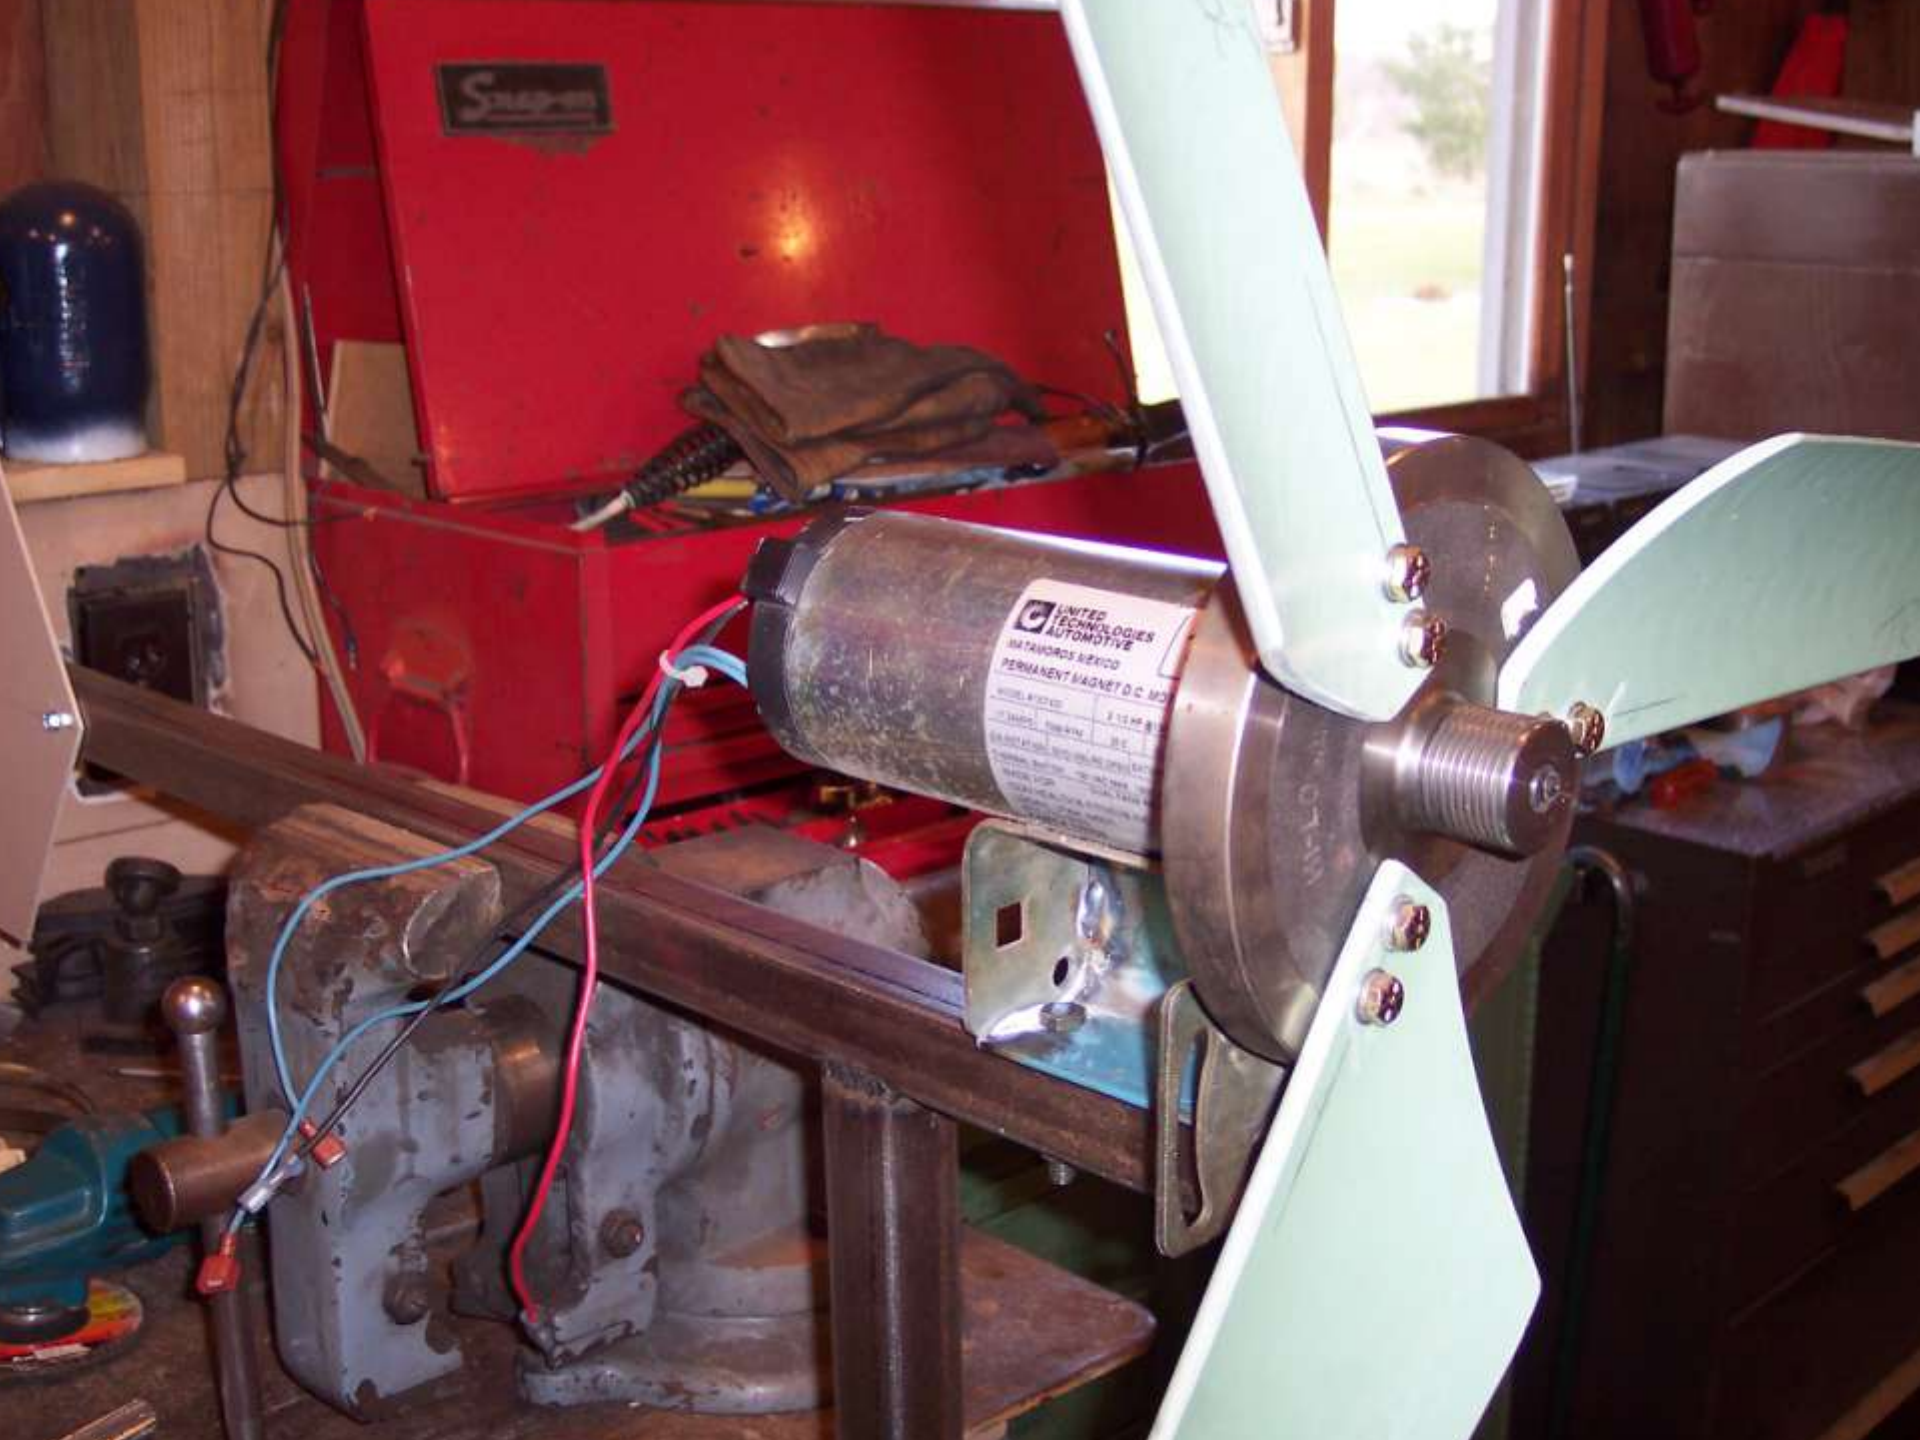

SLEEVES TO BE WELDED
INSIDE TUBE TO
PREVENT SQUARE
TUBE FROM BEING
CRUSHED BY MOUNT
BOLTS.

BRACKET TO
ATTACH FAN + TAIL
TO MAST.

ANGLE IRON BRACKET
TO BE WELDED TO
GENERATOR TO FACILATE
MOUNTING GENERATOR